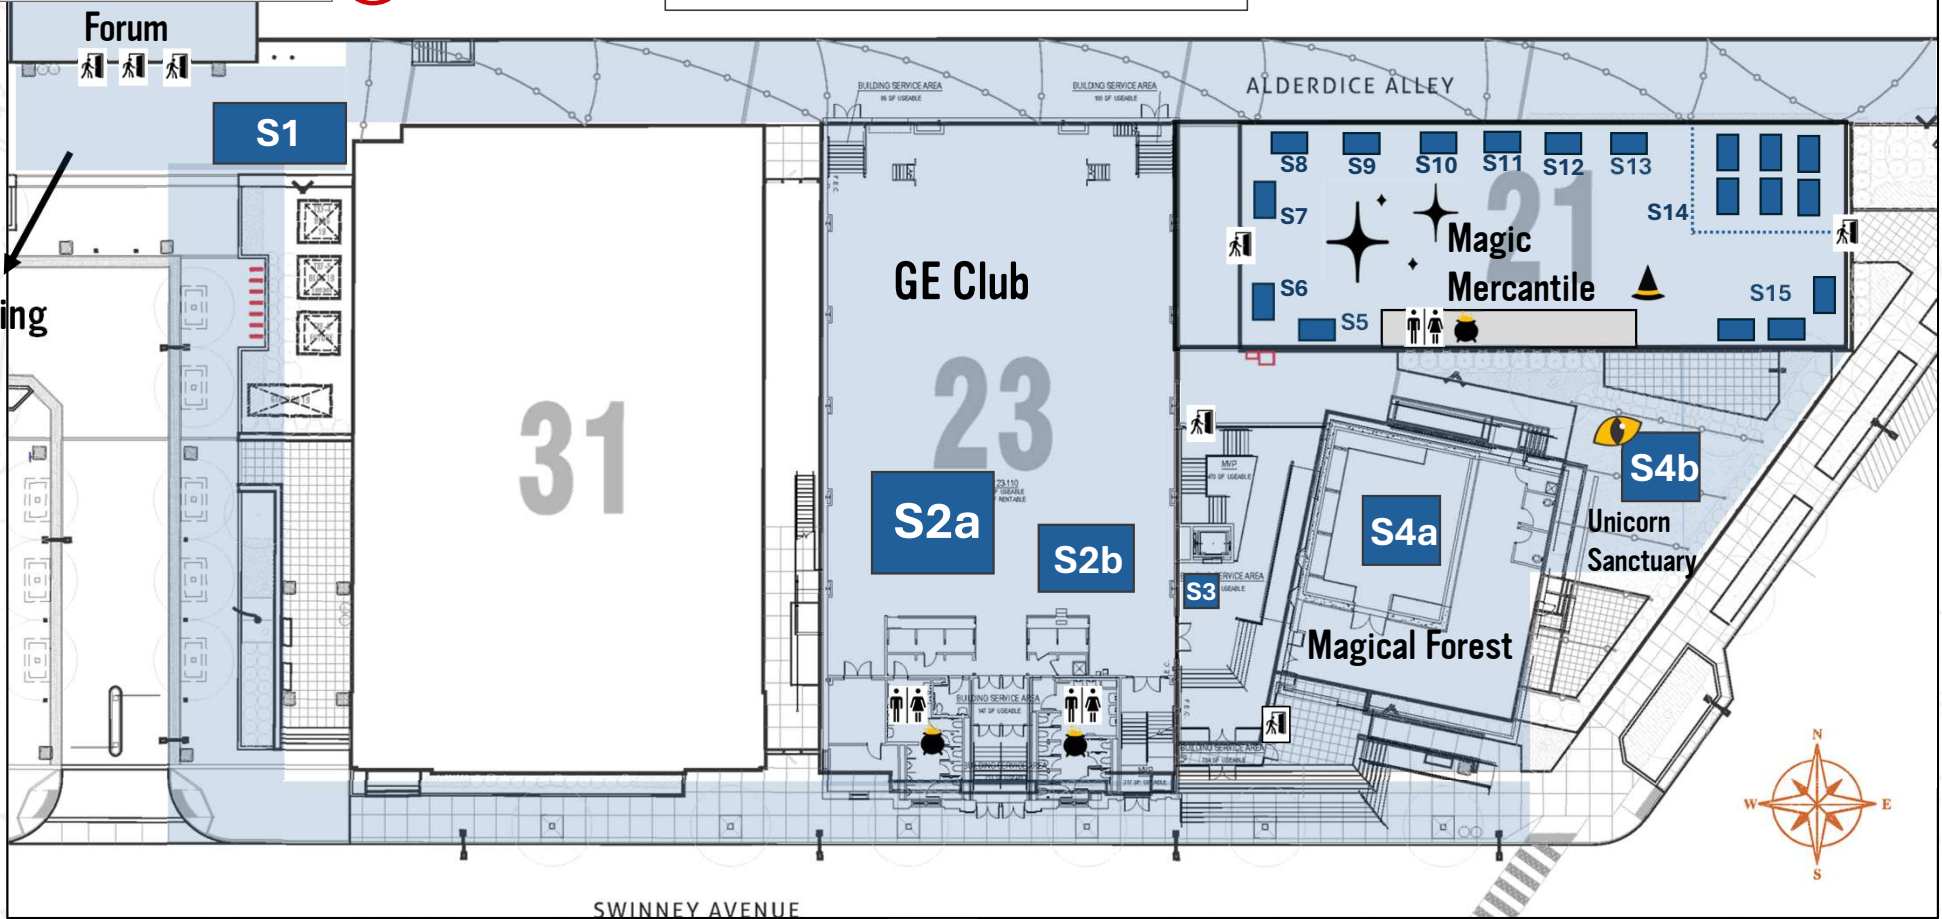

SAPPHIRE MAP

Headmasters's Info Desk

Building 31/Alderdice Alley

S1 – Sphero Game Activity | Amp Lab

GE Club & Magical Forest

S2a – “Quid” Game Matches | Turnstone

S2b – 2nd Floor, Open Viewing, “Quid” Game

S3 – Themed Ice Cream | Handel’s Ice Cream ✦ ✦

S4a – Care of Magical Creatures | Girl Coalition

S4b – Unicorn Sanctuary | Girl Coalition

[10am – 1pm]

Magic Mercantile ✦ ✦ ✦

S5 – Tea Blending | Hygge Life Functional Wellness

S14 – Polyjuice Bath Potion Activity | Vessel Refillery

S15 – Candle Making Activity | Cedar Creek Candles

- KEY

 - BUILDING ENTRANCE**
 - INFO TABLE**
 - RESTROOMS**
 - SHOPPING**
 - LIVE ANIMALS**