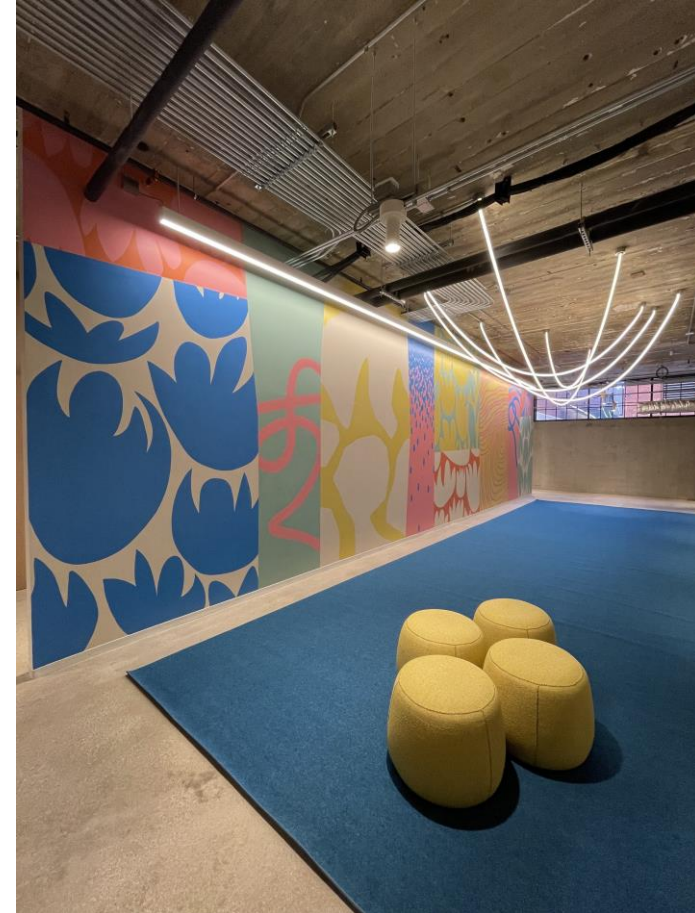

CARR

WORKPLACES

Electric Works

1690 Broadway Building 19, Suite 10
Fort Wayne, IN 46802

Electric Works

Electric Works

Electric Works

Electric Works