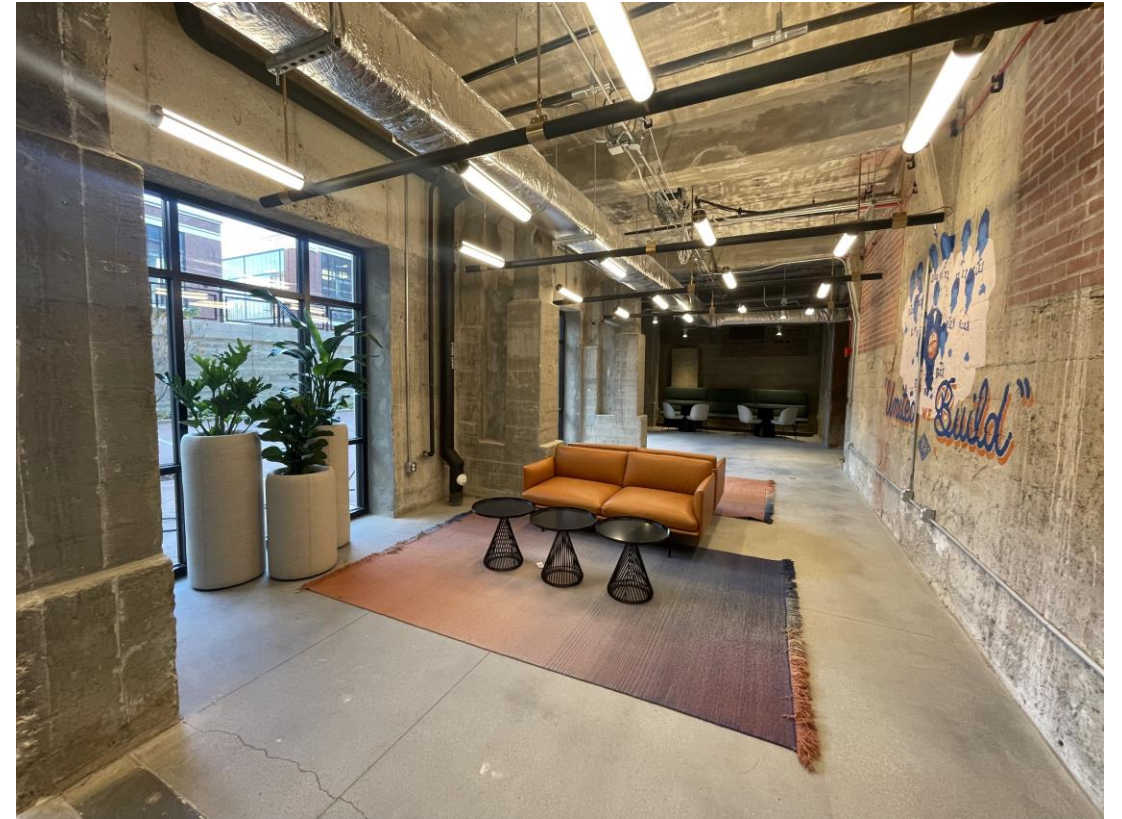

Electric Works