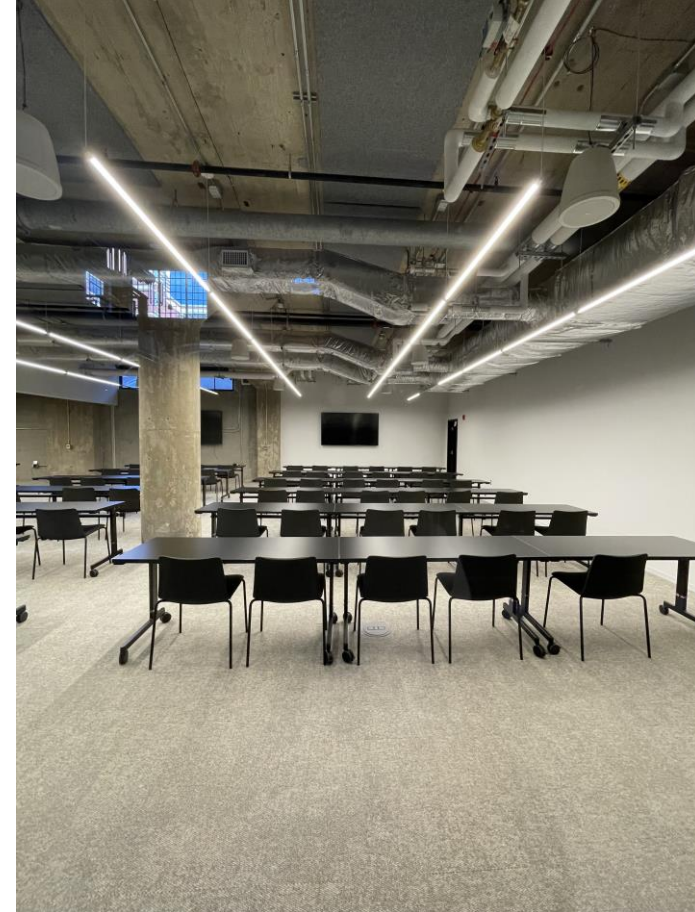

CARR

WORKPLACES

Electric Works

1690 Broadway Building 19, Suite 10
Fort Wayne, IN 46802

Electric Works

Electric Works

Electric Works

Electric Works